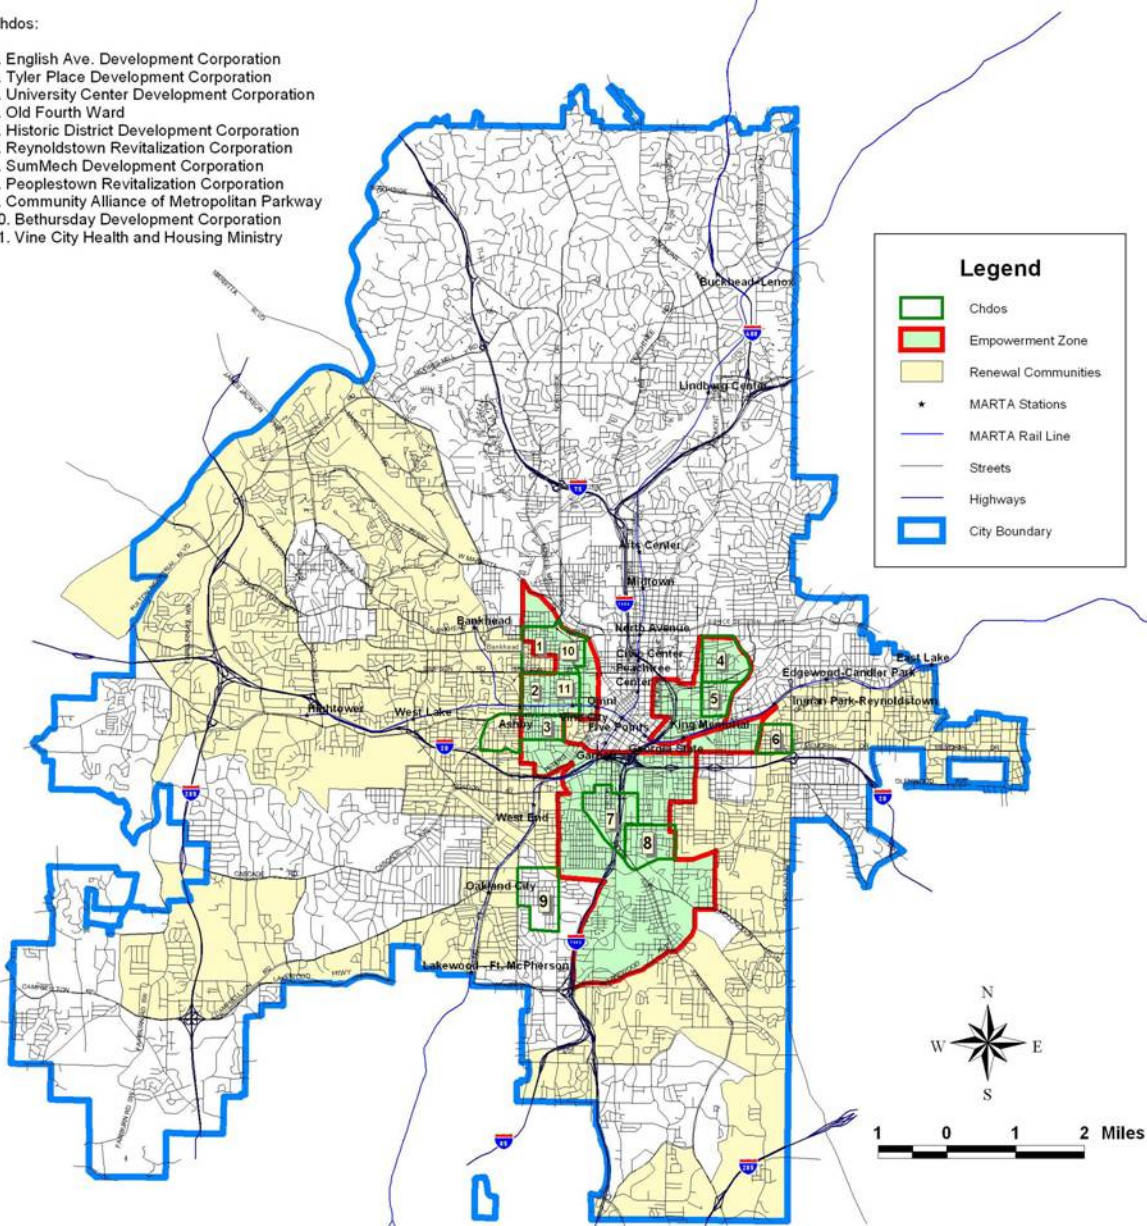

Chdos:

1. English Ave. Development Corporation
2. Tyler Place Development Corporation
3. University Center Development Corporation
4. Old Fourth Ward
5. Historic District Development Corporation
6. Reynoldstown Revitalization Corporation
7. SumMech Development Corporation
8. Peopletown Revitalization Corporation
9. Community Alliance of Metropolitan Parkway
10. Bethursday Development Corporation
11. Vine City Health and Housing Ministry

Legend

- Chdos
- Empowerment Zone
- Renewal Communities
- MARTA Stations
- MARTA Rail Line
- Streets
- Highways
- City Boundary