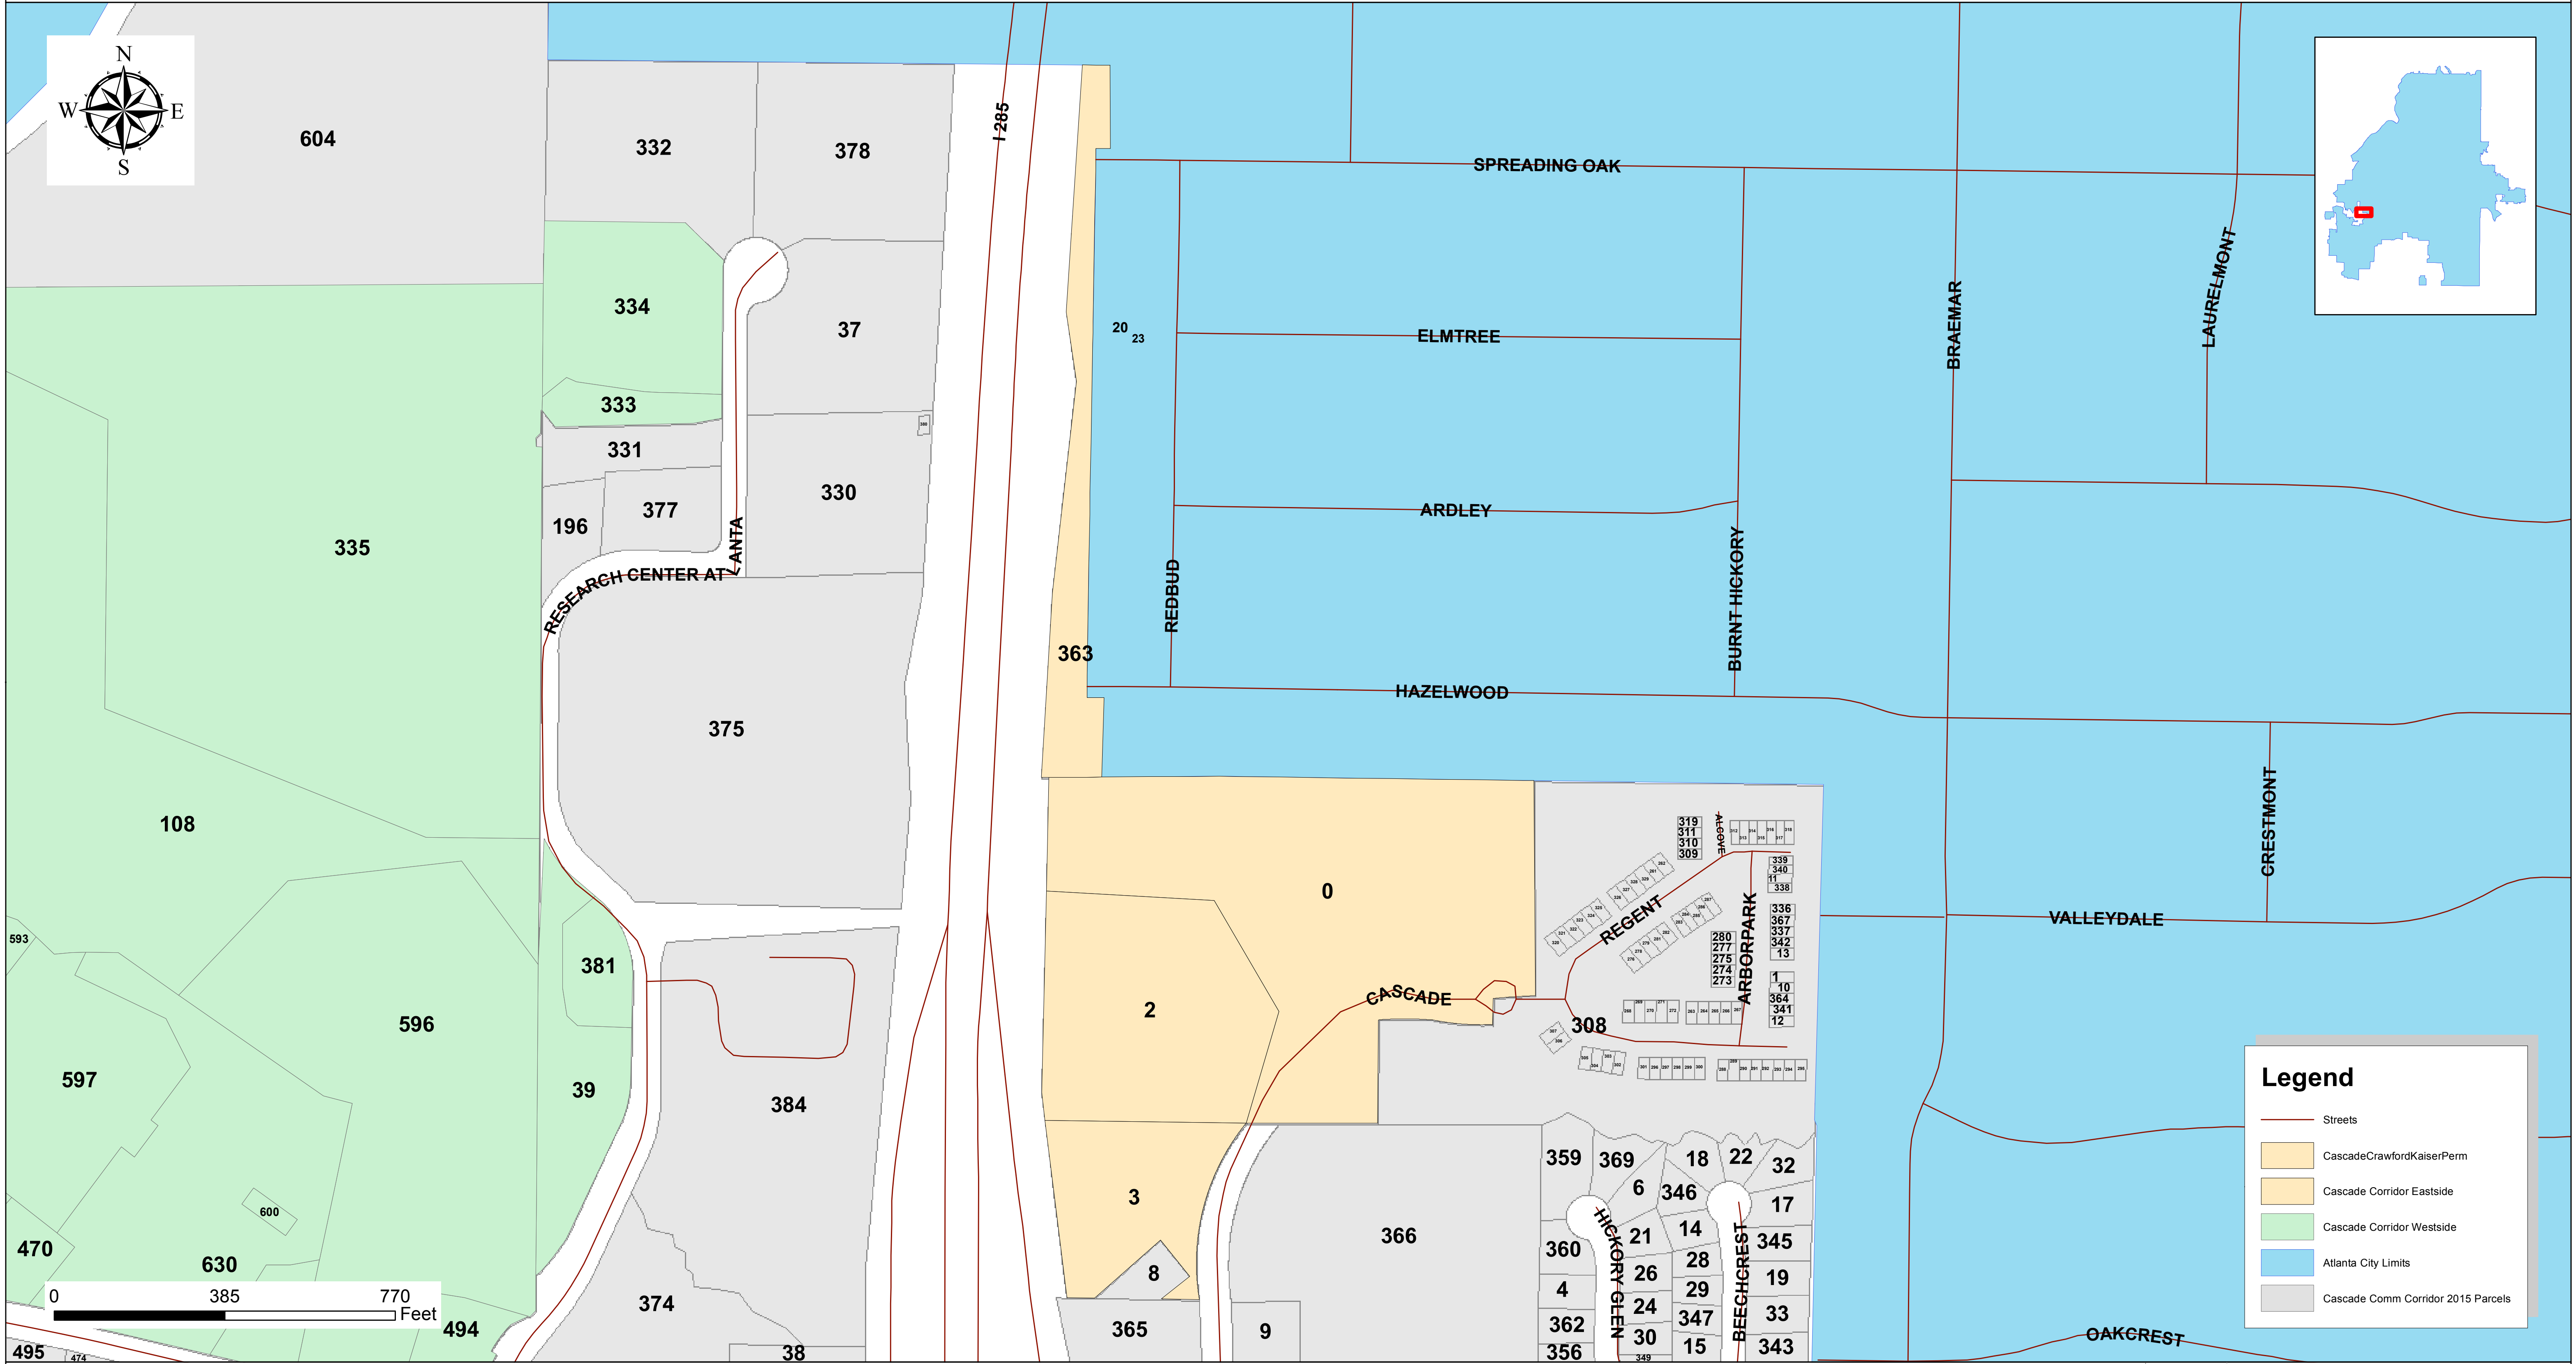

Cascade Business Corridor Northeast

THIS MAP IS PROVIDED AS A PUBLIC SERVICE
 The City of Atlanta has made known that this Data contains known errors and inconsistencies. The City of Atlanta in no way ensures, represents or warrants the accuracy and/or reliability of the Data and/or map products being developed. The user of the Data and/or map products assumes all risks and liabilities which may arise from the information produced by Maps or Data furnished to User by the City of Atlanta.

City of Atlanta
 Department of Planning
 and Community Development

Legend

- Streets
- CascadeCrawfordKaiserPerm
- Cascade Corridor Eastside
- Cascade Corridor Westside
- Atlanta City Limits
- Cascade Comm Corridor 2015 Parcels

COORDINATE SYSTEM	NAD 1983 STATE PLANE GEORGIA WEST	
MAP UNITS	U.S. SURVEY FEET	
DATE	Date	COMMENTS: Comment1 Comment2 Comment3 Comment4 Comment5
AUTHOR	Author	
REQUEST #	Request	
MAP SCALE	1:2,138 1 in = 178 ft	