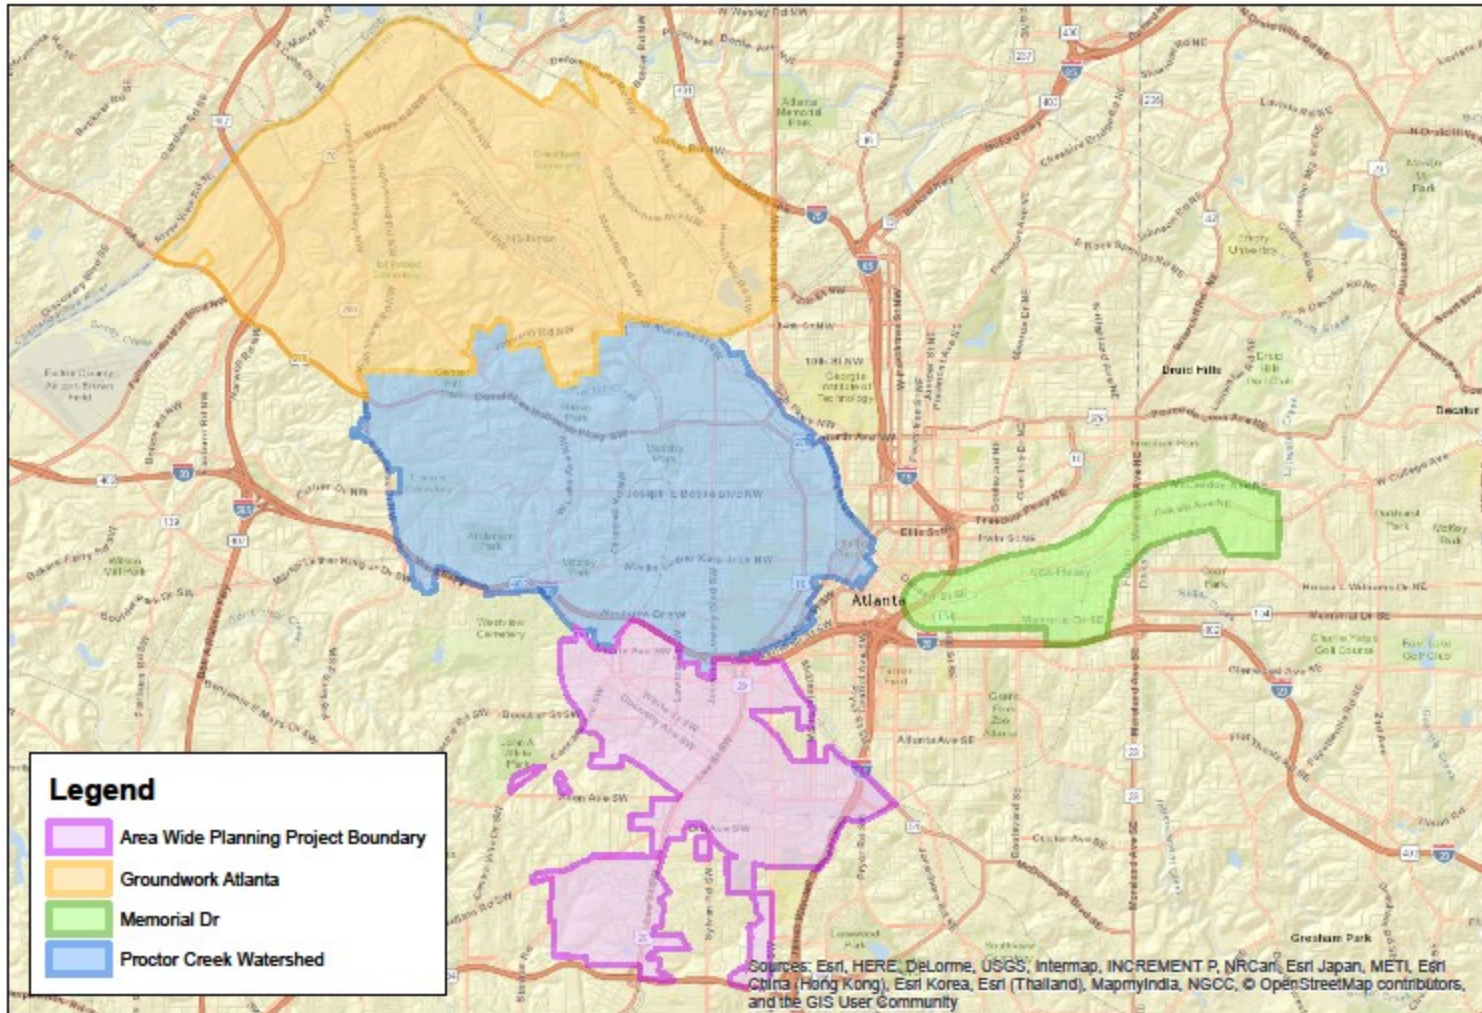

Brownfield Target Communities

0 0.5 1 2 Miles

1:85,000