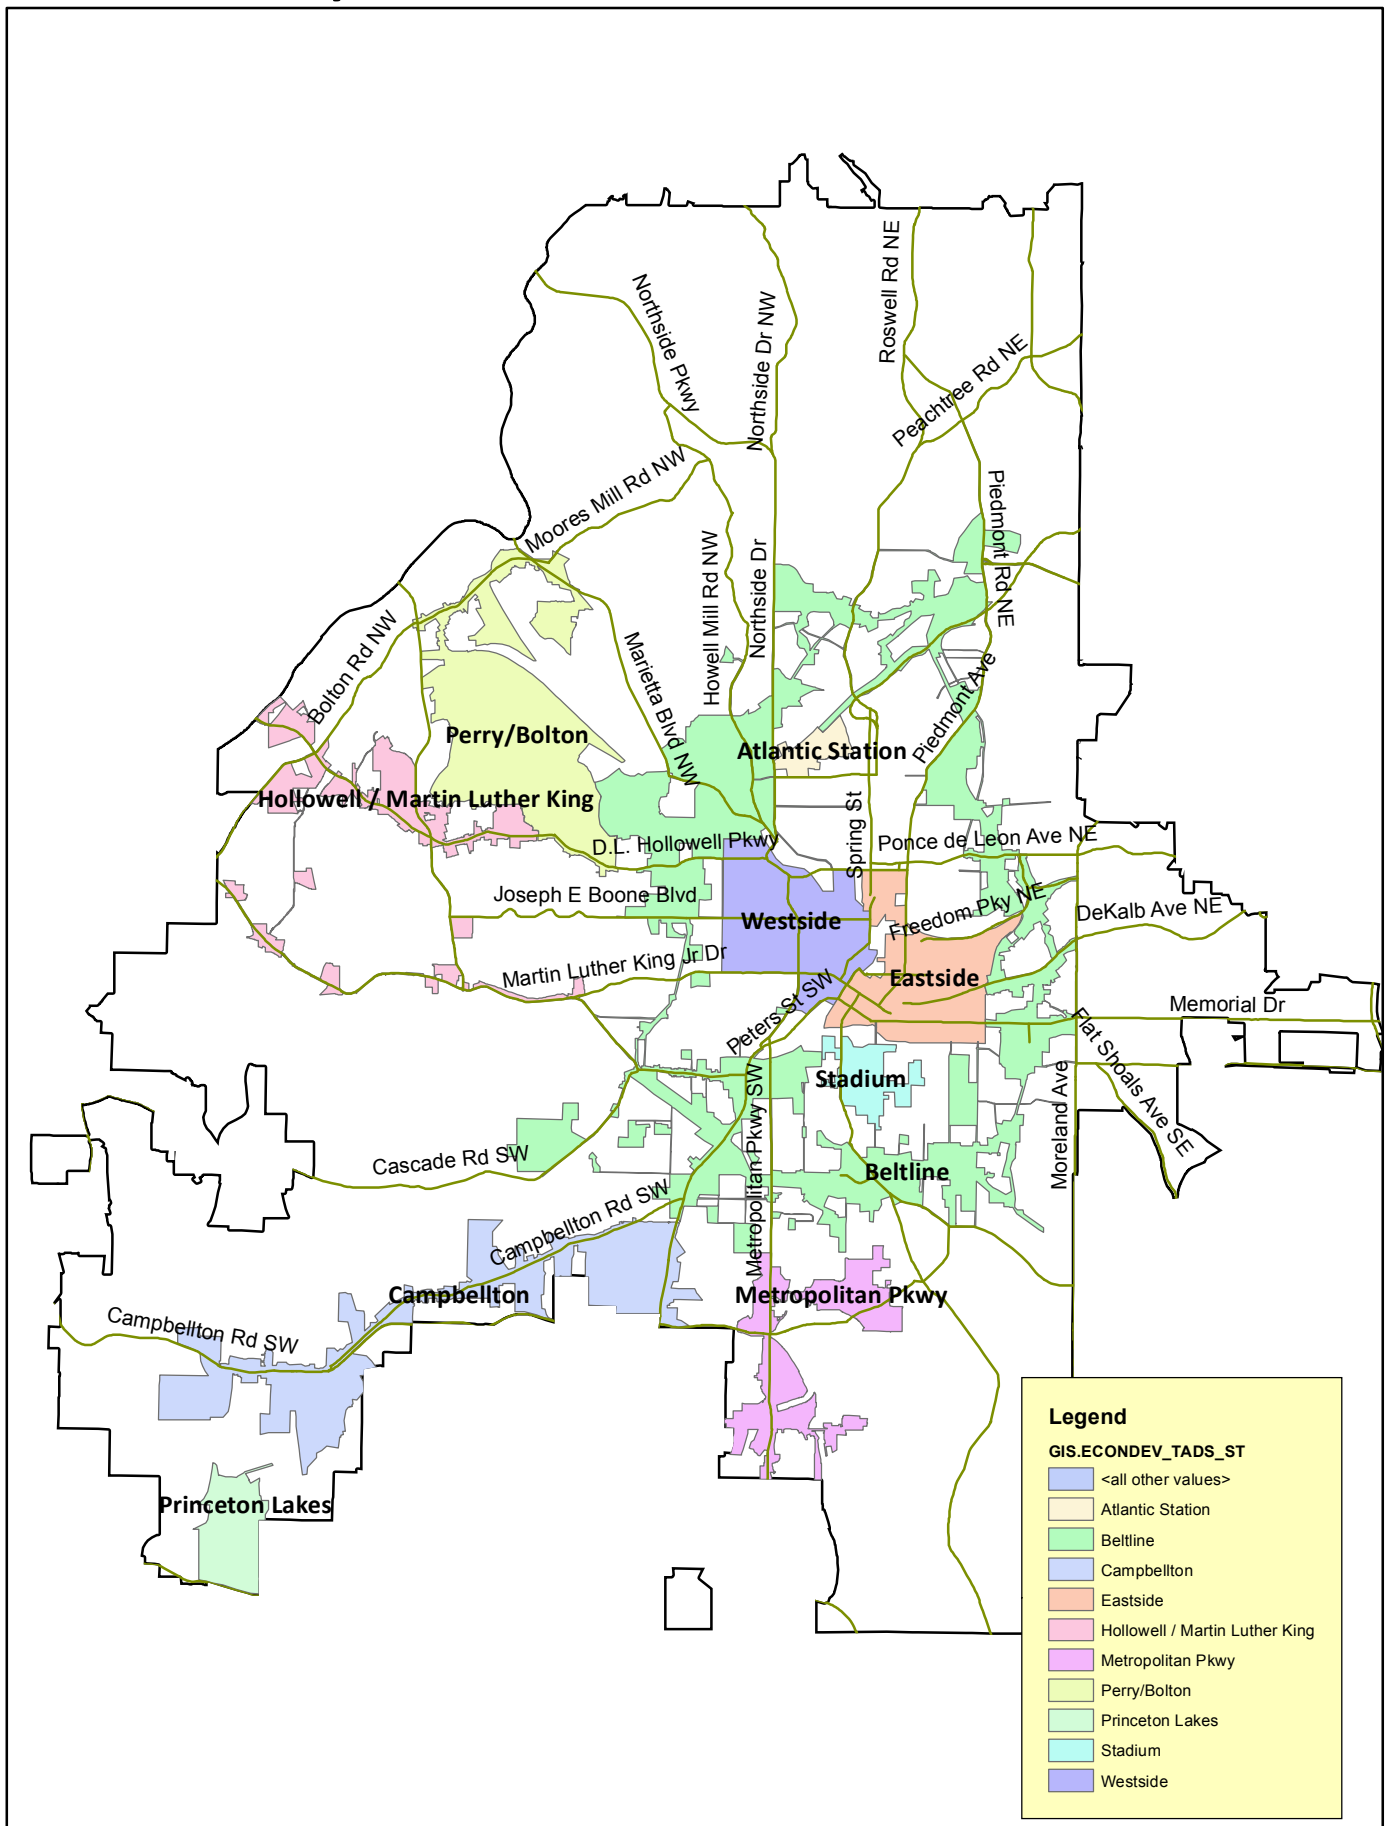

City of Atlanta Tax Allocation Districts

Legend

GIS.ECONDEV_TADS_ST

- <all other values>
- Atlantic Station
- Beltline
- Campbellton
- Eastside
- Hollowell / Martin Luther King
- Metropolitan Pkwy
- Perry/Bolton
- Princeton Lakes
- Stadium
- Westside